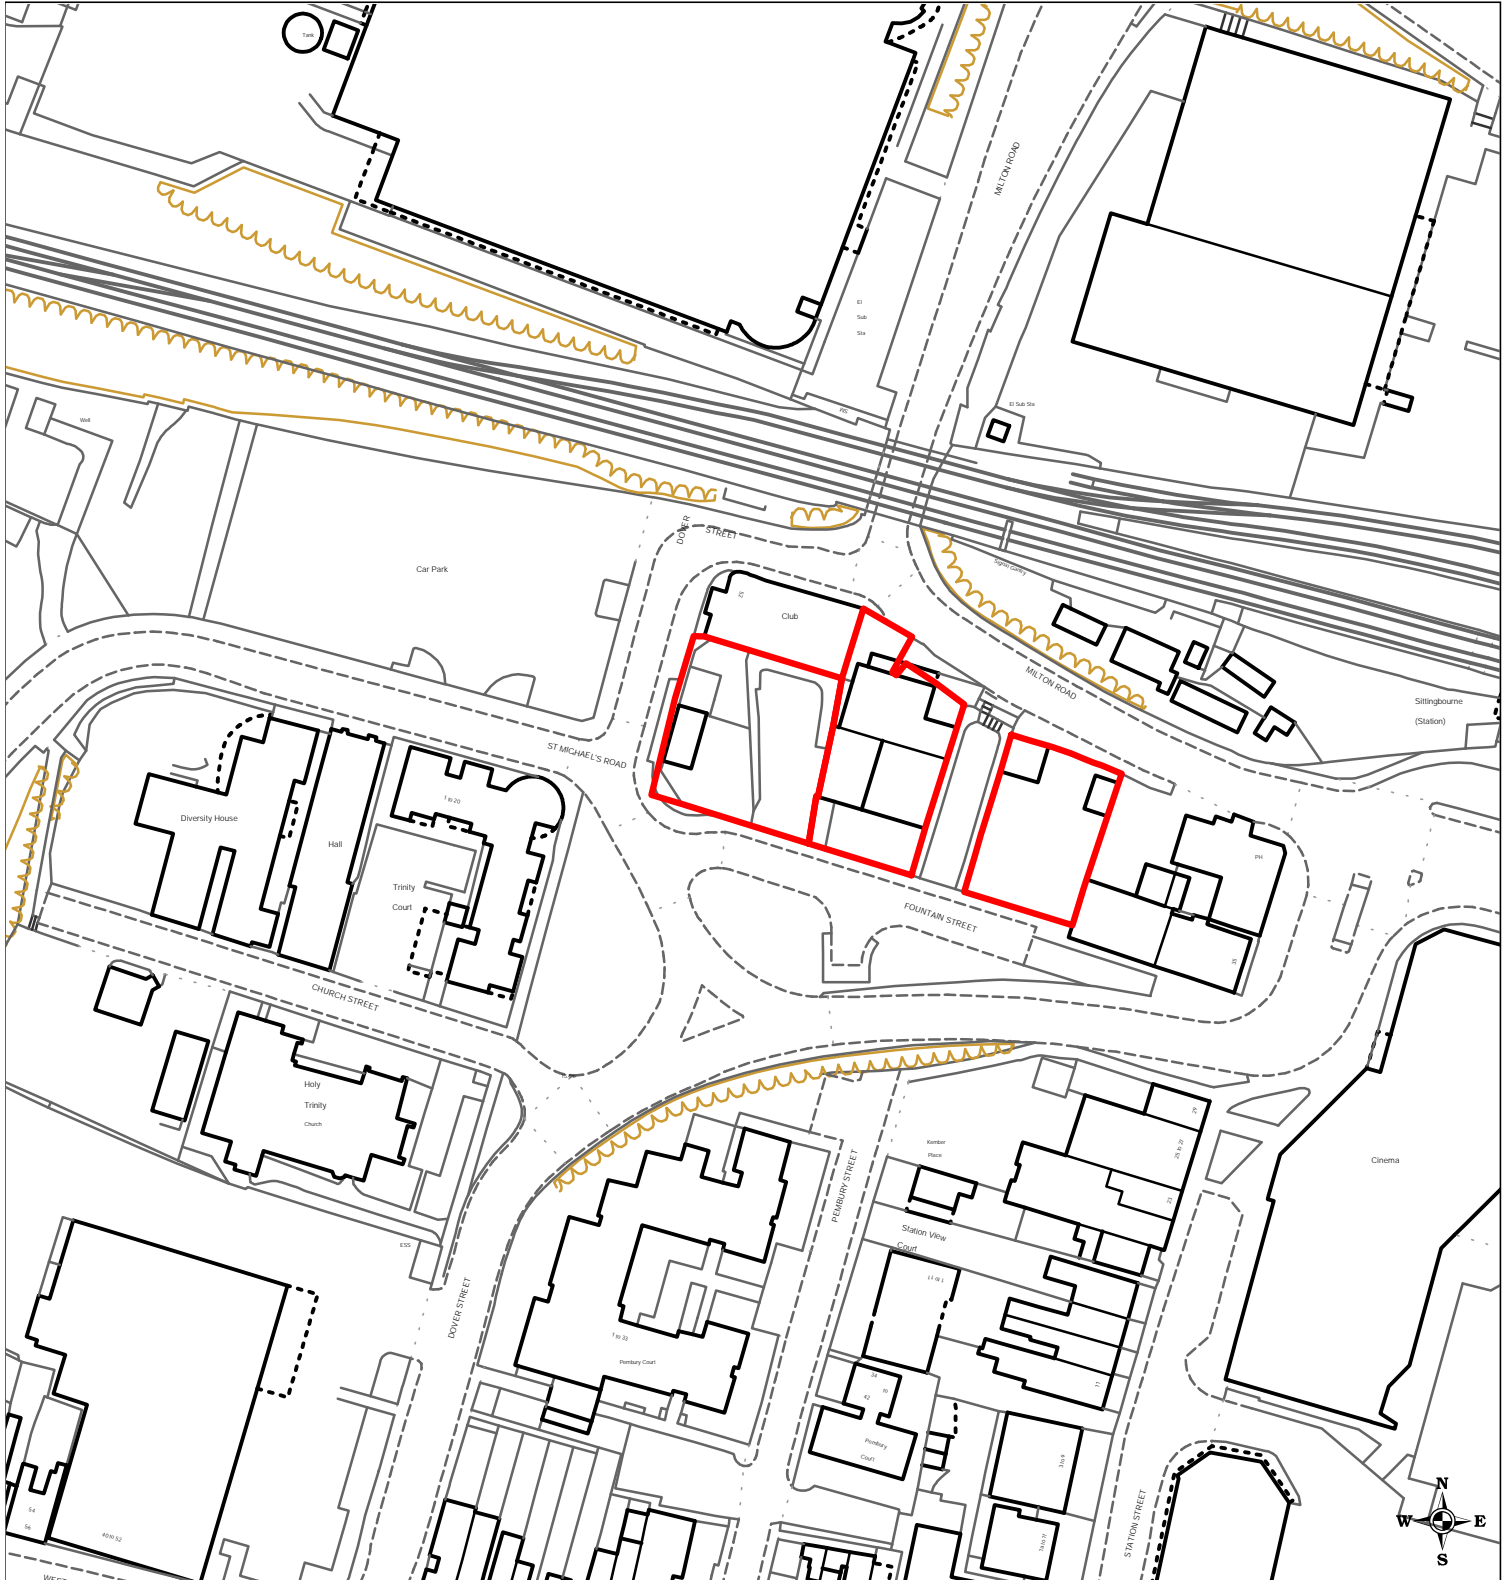

THE SWALE BOROUGH COUNCIL

**Address: Fountain Street Annexe
Fountain Street
Sittingbourne**

Reproduced from the Ordnance Survey mapping with the permission of the Controller of Her Majesty's Stationery Office © Crown copyright. Unauthorised reproduction infringes Crown copyright and may lead to prosecution or civil proceedings. The Swale Borough Council Licence No. AC0000812168, 2024 Scale 1:1250